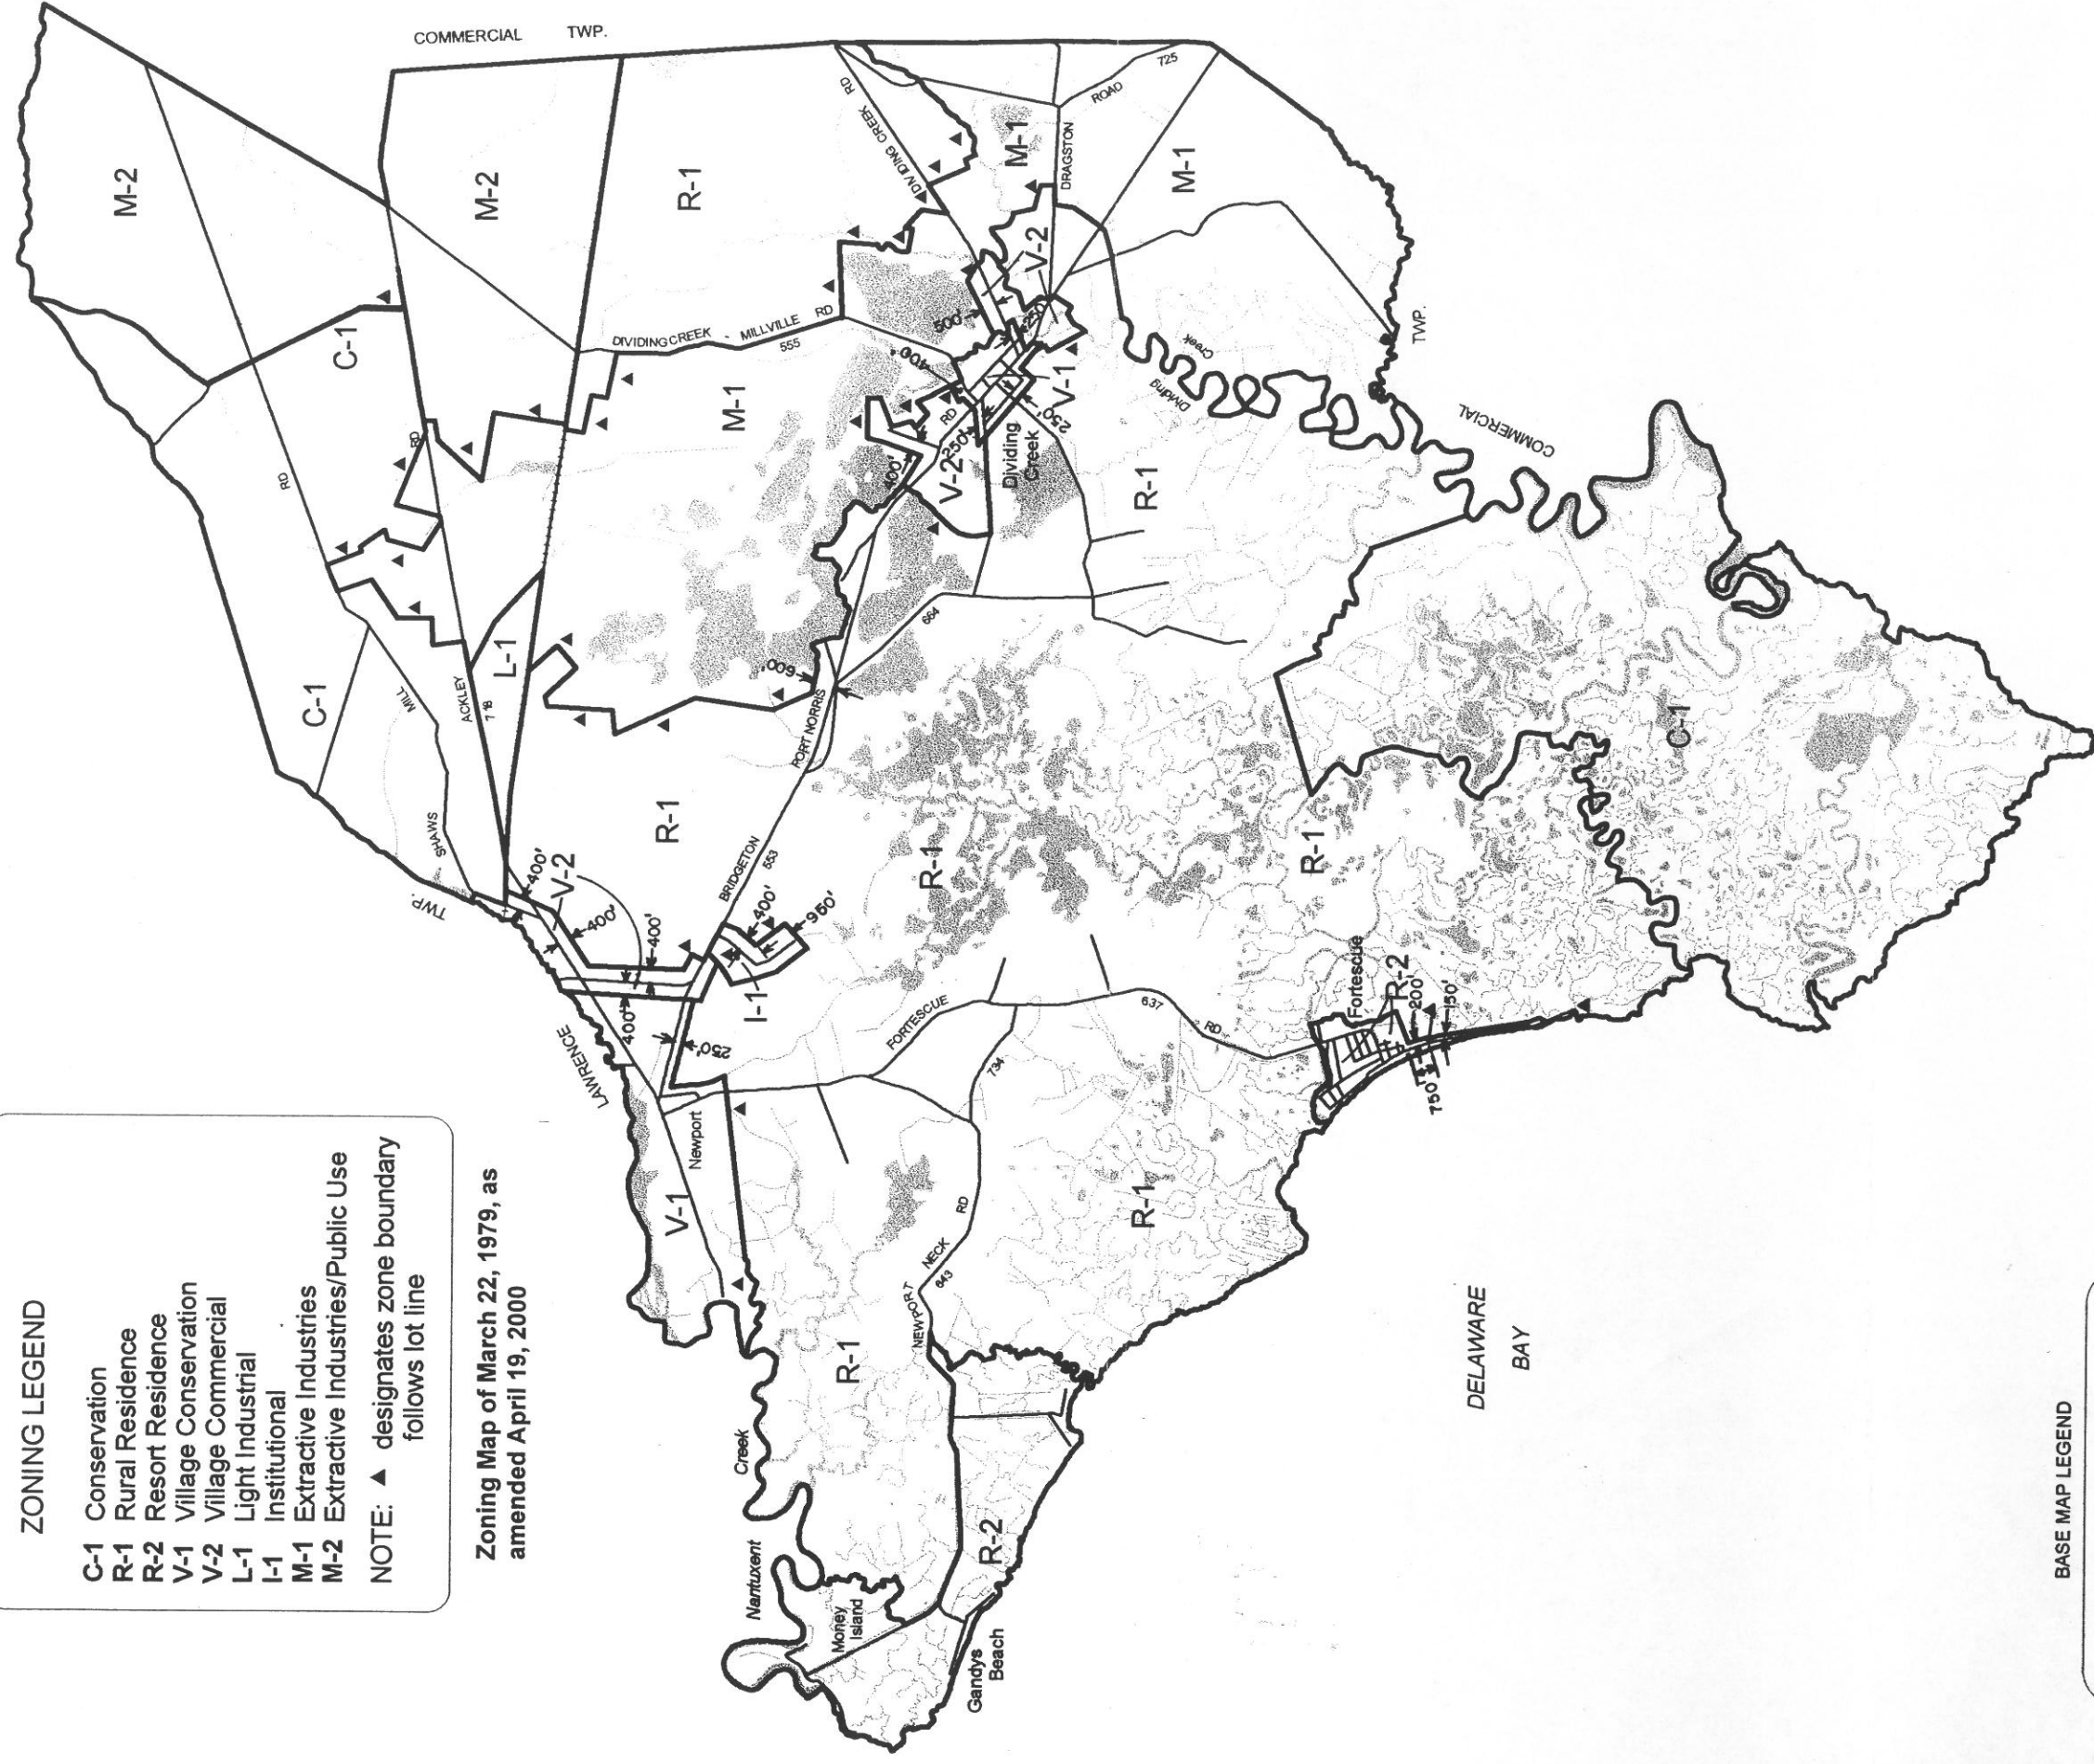

# ZONING MAP

Downe Township  
Cumberland County, NJ

## ZONING LEGEND

- C-1 Conservation
- R-1 Rural Residence
- R-2 Resort Residence
- V-1 Village Conservation
- V-2 Village Commercial
- L-1 Light Industrial
- I-1 Institutional
- M-1 Extractive Industries
- M-2 Extractive Industries/Public Use

NOTE: ▲ designates zone boundary follows lot line

Zoning Map of March 22, 1979, as amended April 19, 2000

## BASE MAP LEGEND

- Roads
- ++++ Railroads
- 553 County Road Numbers
- Smaller streams
- Lakes & larger streams
- Municipal limits

Prepared for Downe Township  
by the Cumberland County  
Department of Planning and Development